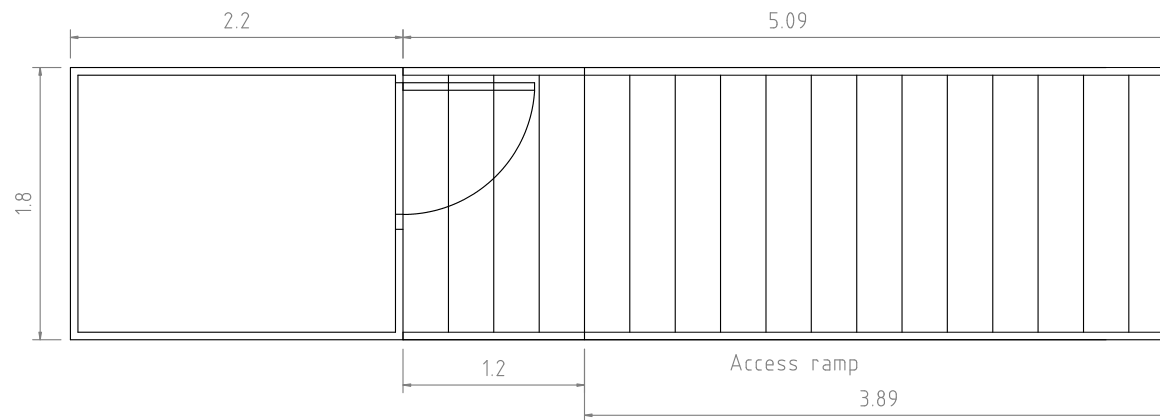

MoreFood Community Garden Project - wheelchair accessible composting toilet

Reference: MFCT01-F

Drawing date: 28/02/2012

Location: 5039.294 N 344.905 W

View: North East (front)

Building data

Floor area: 3.3 m

Approx volume: 11 m

Scale: 1:50

MoreFood Community Garden Project - wheelchair accessible composting toilet

Reference: MFCT02-FP

Drawing date: 21/03/2012

Location: 5039.294 N 344.905 W

View: Floor Plan

Building data

Floor area: 3.3 m

Approx volume: 11 m

Scale: 1:50

MoreFood Community Garden Project - wheelchair accessible composting toilet

Reference: MFCT02-S

Drawing date: 28/02/2012

Location: 5039.294 N 344.905 W

View: South east side

Building data

Floor area: 3.3 m

Approx volume: 11 m