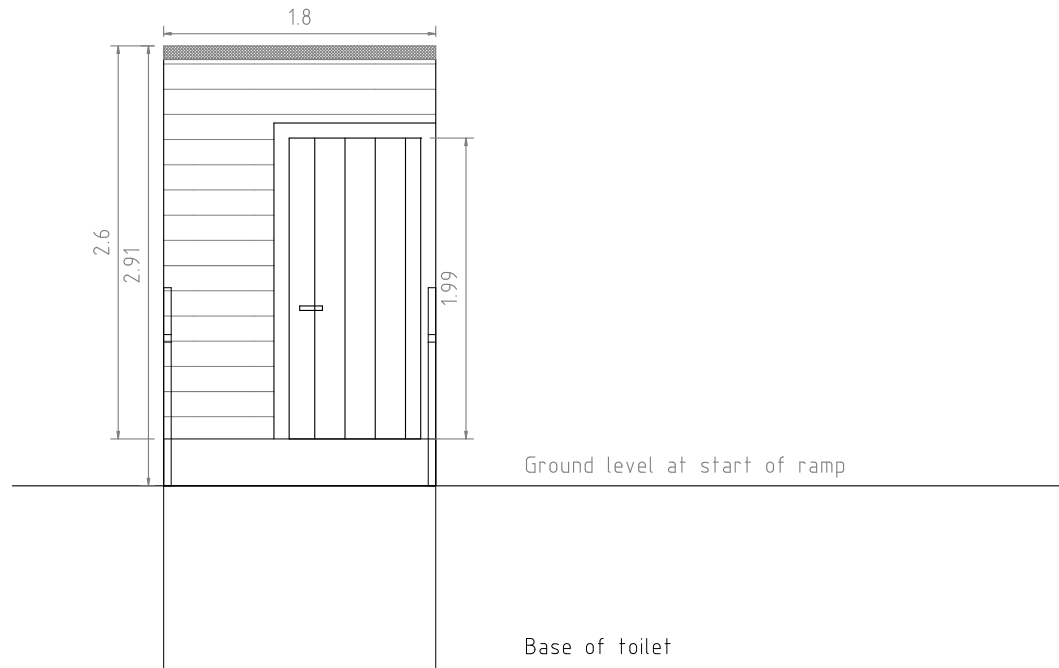

MoreFood Community Garden Project - wheelchair accessible composting toilet

Reference: MFCT01-F

Drawing date: 28/02/2012

Location: 5039.294 N 344.905 W

View: North East (front)

Building data

Floor area: 3.3 m

Approx volume: 11 m

Scale: 1:50

MoreFood Community Garden Project - wheelchair accessible composting toilet

Reference: MFCT02-FP

Drawing date: 21/03/2012

Location: 5039.294 N 344.905 W

View: Floor Plan

Building data

Floor area: 3.3 m

Approx volume: 11 m

Scale: 1:50

MoreFood Community Garden Project - wheelchair accessible composting toilet

Reference: MFCT02-S

Drawing date: 28/02/2012

Location: 5039.294 N 344.905 W

View: South east side

Building data

Floor area: 3.3 m

Approx volume: 11 m